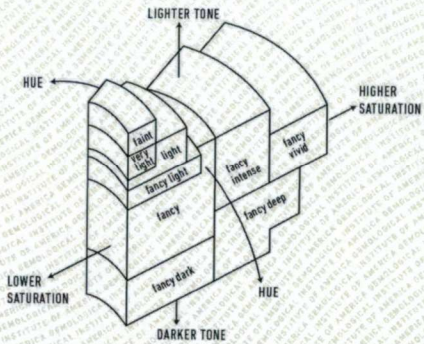

Carat Weight 0.47 carat

Color Grade Fancy Yellow

Color Origin Natural

Color Distribution Even

GIA REPORT 2191892474

Verify this report at GIA.edu

ADDITIONAL INFORMATION

GIA COLORED DIAMOND SCALE

Illustration of GIA fancy color grade interrelationships

The results documented in this report refer only to the diamond described, and were obtained using the techniques and equipment available to GIA at the time of examination. This report is not a guarantee or valuation. For additional information and important limitations and disclaimers, please see GIA.edu/terms or call +1 800 421 7250 or +1 760 603 4500. ©2018 Gemological Institute of America, Inc.