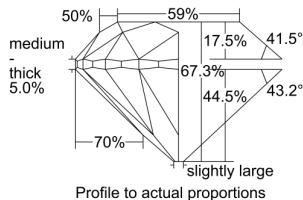

GIA®

FACSIMILE

GIA REPORT 5222894493

Verify this report at GIA.edu

GIA NATURAL DIAMOND DOSSIER®

April 10, 2023
GIA Report Number 5222894493
Shape and Cutting Style ..... Round Brilliant
Measurements ..... 4.75 - 4.80 x 3.22 mm

GRADING RESULTS

Carat Weight ..... 0.48 carat
Color Grade ..... G
Clarity Grade SI2
Cut Grade ..... Fair

ADDITIONAL GRADING INFORMATION

Polish ..... Good
Symmetry ..... Fair
Fluorescence ..... None
Clarity Characteristics ..... Crystal, Cloud
Inscription(s): GIA 5222894493

PROPORTIONS

Profile to actual proportions

GRADING SCALES

GIA COLOR SCALE	GIA CLARITY SCALE	GIA CUT SCALE
Colorless	Flawless	Excellent
Near Colorless	Internally Flawless	
Faint	VVS₁	Very Good
Very Light	VVS₂	
Light	VS₁	Good
	VS₂	
	SI₁	Fair
	SI₂	
	I₁	Poor
	I₂	
	I₃