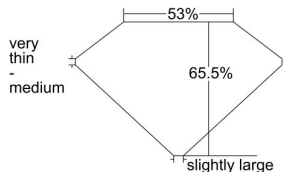

GIA®

FACSIMILE

GIA REPORT 5211921807

Verify this report at GIA.edu

GIA NATURAL DIAMOND DOSSIER®

August 02, 2021
GIA Report Number 5211921807
Shape and Cutting Style ..... Circular Brilliant
Measurements ..... 5.30 - 5.44 x 3.52 mm

GRADING RESULTS

Carat Weight ..... 0.63 carat
Color Grade I
Clarity Grade SI1

ADDITIONAL GRADING INFORMATION

Polish ..... Good
Symmetry ..... Fair
Fluorescence ..... None
Clarity Characteristics ..... Cloud, Crystal
Inscription(s): GIA 5211921807

PROPORTIONS

Profile not to actual proportions

GRADING SCALES

GIA COLOR SCALE		GIA CLARITY SCALE			
COLORLESS	D	VERY VERY SLIGHTLY INCLUDED	FLAWLESS		
	E		INTERNALLY FLAWLESS		
	F	VERY SLIGHTLY INCLUDED	VVS₁		
	G		VVS₂		
	H		VS₁		
	NEAR COLORLESS	I	SLIGHTLY INCLUDED	VS₂	
		J		SI₁	
		FAINT	K	INCLUDED	SI₂
			L		I₁
			M		I₂
VERT LIGHT	N	INCLUDED	I₃		
	O				
	P				
	Q				
	R				
LIGHT	S				
	T				
	U				
	V				
	W				
	X				
Y					
Z