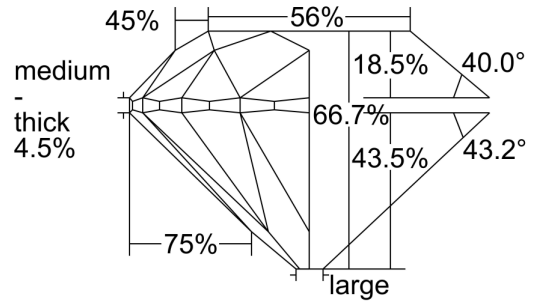

GIA®

GIA NATURAL DIAMOND DOSSIER®

January 11, 2023

GIA Report Number..... 2221782544

Shape and Cutting Style..... Round Brilliant

Measurements..... 4.84 - 4.95 x 3.27 mm

GRADING RESULTS

Carat Weight..... 0.51 carat

Color Grade..... F

Clarity Grade..... VS1

Cut Grade..... Fair

ADDITIONAL GRADING INFORMATION

Polish..... Good

Symmetry..... Good

Fluorescence..... None

Clarity Characteristics..... Crystal, Needle

Inscription(s): GIA 2221782544

PROPORTIONS

Profile to actual proportions

COMMENTS

GIA COLOR SCALE

| | | | | | | | | | | | | | | | | | | | | | | |
|-----------|---|---|----------------|---|-------|---|------------|---|---|-------|---|---|---|---|---|---|---|---|---|---|---|---|
| D | E | F | G | H | I | J | K | L | M | N | O | P | Q | R | S | T | U | V | W | X | Y | Z |
| COLORLESS | | | NEAR COLORLESS | | FAINT | | VERY LIGHT | | | LIGHT | | | | | | | | | | | | |

GIA CLARITY SCALE

| | | | | | | | | | | |
|----------|---------------------|-----------------------------|------------------|------------------------|-----------------|-------------------|-----------------|----------------|----------------|----------------|
| FLAWLESS | INTERNALLY FLAWLESS | VVS ₁ | VVS ₂ | VS ₁ | VS ₂ | SI ₁ | SI ₂ | I ₁ | I ₂ | I ₃ |
| | | VERY VERY SLIGHTLY INCLUDED | | VERY SLIGHTLY INCLUDED | | SLIGHTLY INCLUDED | | INCLUDED | | |