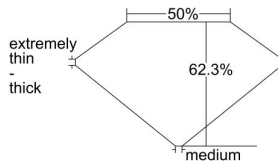

GIA®

FACSIMILE

GIA REPORT 1226958406

Verify this report at GIA.edu

GIA NATURAL DIAMOND DOSSIER®

May 30, 2023
GIA Report Number 1226958406
Shape and Cutting Style ..... Circular Brilliant
Measurements ..... 6.24 - 6.25 x 3.89 mm

GRADING RESULTS

Carat Weight ..... 0.96 carat
Color Grade ..... K
Clarity Grade VS1

ADDITIONAL GRADING INFORMATION

Polish ..... Good
Symmetry ..... Fair
Fluorescence ..... None
Clarity Characteristics..... Crystal, Cloud, Feather, Pinpoint
Inscription(s): GIA 1226958406

PROPORTIONS

Profile not to actual proportions

GRADING SCALES

GIA COLOR SCALE		GIA CLARITY SCALE			
COLORLESS	D	VERY VERY SLIGHTLY INCLUDED	FLAWLESS		
	E		INTERNALLY FLAWLESS		
	F		VVS₁		
	G		VVS₂		
	NEAR COLORLESS	H	VERY SLIGHTLY INCLUDED	VS₁	
		I		VS₂	
		FAINT	J	SLIGHTLY INCLUDED	SI₁
			K		SI₂
	L		I₁		
	M		I₂		
VERT LIGHT	N	INCLUDED	I₃		
	O				
	P				
	Q				
	R				
	S				
LIGHT	T				
	U				
	V				
	W				
	X				
	Y				
Z