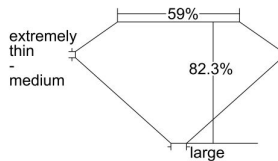

GIA®

FACSIMILE

GIA REPORT 2231082164

Verify this report at GIA.edu

GIA NATURAL DIAMOND DOSSIER®

September 27, 2023
GIA Report Number 2231082164
Shape and Cutting Style ..... Old Mine Brilliant
Measurements ..... 5.54 x 5.35 x 4.41 mm

GRADING RESULTS

Carat Weight ..... 0.87 carat
Color Grade I
Clarity Grade VS2

ADDITIONAL GRADING INFORMATION

Polish ..... Good
Symmetry ..... Poor
Fluorescence ..... Medium Blue
Clarity Characteristics..... Crystal, Feather, Cavity
Inscription(s): GIA 2231082164

PROPORTIONS

Profile not to actual proportions

GRADING SCALES

GIA COLOR SCALE		GIA CLARITY SCALE			
COLORLESS	D	VERY VERY SLIGHTLY INCLUDED	FLAWLESS		
	E		INTERNALLY FLAWLESS		
	F	VERY SLIGHTLY INCLUDED	VVS₁		
	G		VVS₂		
	H		VS₁		
	NEAR COLORLESS	I	SLIGHTLY INCLUDED	VS₂	
		J		SI₁	
		FAINT	K	INCLUDED	SI₂
			L		I₁
			M		I₂
VERT LIGHT	N	LIGHT	I₃		
	O				
	P				
	Q				
	R