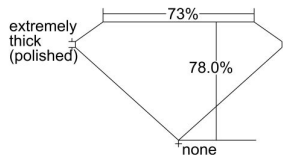

GIA®

FACSIMILE

GIA REPORT 5221859466

Verify this report at GIA.edu

GIA NATURAL DIAMOND DOSSIER®

March 14, 2023
GIA Report Number 5221859466
Shape and Cutting Style ..... **Rectangular Modified Brilliant**
Measurements ..... 5.29 x 4.95 x 3.86 mm

GRADING RESULTS

Carat Weight ..... 0.92 carat
Color Grade ..... G
Clarity Grade VS2

ADDITIONAL GRADING INFORMATION

Polish ..... Excellent
Symmetry ..... Good
Fluorescence ..... None
Clarity Characteristics ..... Cloud, Crystal
Inscription(s): GIA 5221859466, GSI 13630800410

PROPORTIONS

Profile not to actual proportions

GRADING SCALES

GIA COLOR SCALE		GIA CLARITY SCALE			
COLORLESS	D	VERY VERY SLIGHTLY INCLUDED	FLAWLESS		
	E		INTERNALLY FLAWLESS		
	F		VVS₁		
	NEAR COLORLESS	G	VERY SLIGHTLY INCLUDED	VVS₂	
		H		VS₁	
		FAINT	I	SLIGHTLY INCLUDED	VS₂
			J		SI₁
			K		SI₂
	LIGHT	L	INCLUDED	I₁	
		M		I₂	
N		I₃			
O					
P					
Q					
R